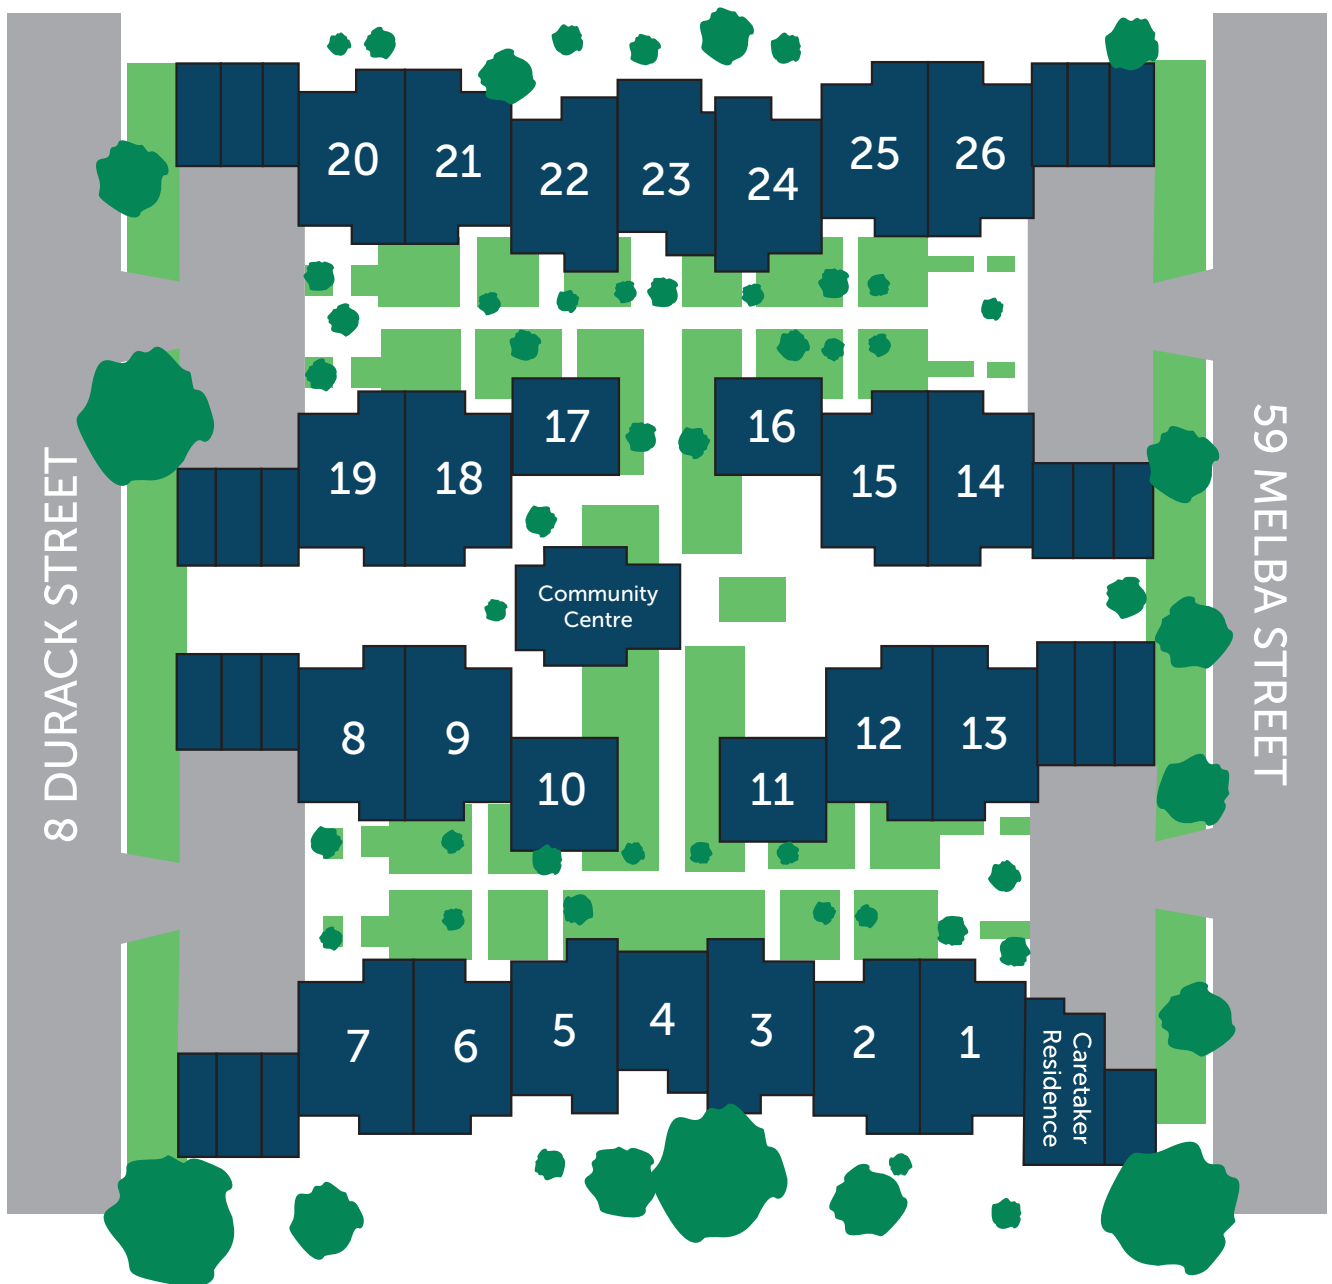

BRINDABELLA COURT

DOWNER • ACT

Site Map

59 Melba Street Downer ACT 2602

Phone 02 6241 1765 www.anglicare.com.au/retirement-living